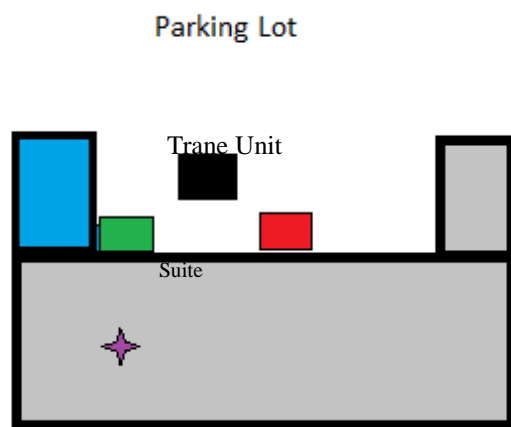

The Reiki Center of Indiana is now located in the Harrison Building at 8902 Otis Ave, Suite 103A, Indianapolis, IN. Enter the parking area from the east side of the building (parking is behind the building). There are 3 entrances available to Suite 103A which is in the basement of the building.

**BLUE** – Take steps up to the entrance. Once inside turn right and go downstairs. Suite is across the lobby.

**GREEN** – Go to the right of the Trane (large air conditioner unit) and take the steps downstairs to the door. Turn left inside the door and go to Suite 103A on the left side of the hallway.

**RED** – Take handicap ramp or stairs to the door. Pass through the break area to the elevator on the left. Take elevator down. From the elevator turn left and follow the hallway to the lobby. Turn right and Suite 103A is on the right.